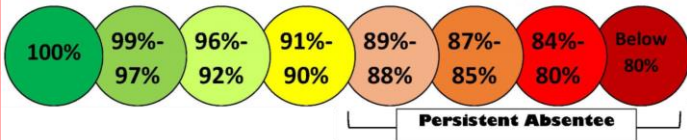

Newsletter

Issue: Autumn 1
Friday 13th September 2019

Hello from Sian

Welcome to a new year at Tottenham. The KS 1 pupils have settled well into school life and we welcome our new children in Reception and Nursery. Please see the dates for the Curriculum talks to Parents so you can find out more about the learning for this term. We also welcome some new staff to Tottenham. Clio is teaching in Bear Class, Valda has joined Dragonfly Class and Victoria is in Bumblebee Class. We wish Kam well as she starts her maternity leave.

Curriculum Meetings

Please come to the Curriculum meetings to find out the exciting curriculum we will be covering
Year 1 - 17.09.19
Year 2 - 18.09.19
Reception - 19.09.19
Please sign in at the main office at **9.00am**

Attendance Matters

On Time: First Time, Every Time

Which Zone are you in?

We have very strict guidance to follow from the DFE (Department for Education) regarding pupil's attendance so please make sure your child is in school ready to learn every day. Many of us have families abroad BUT please use the holiday periods to catch up with them, not during term time. The Local Authority will issue penalty fines for non-attendance or late return to school.